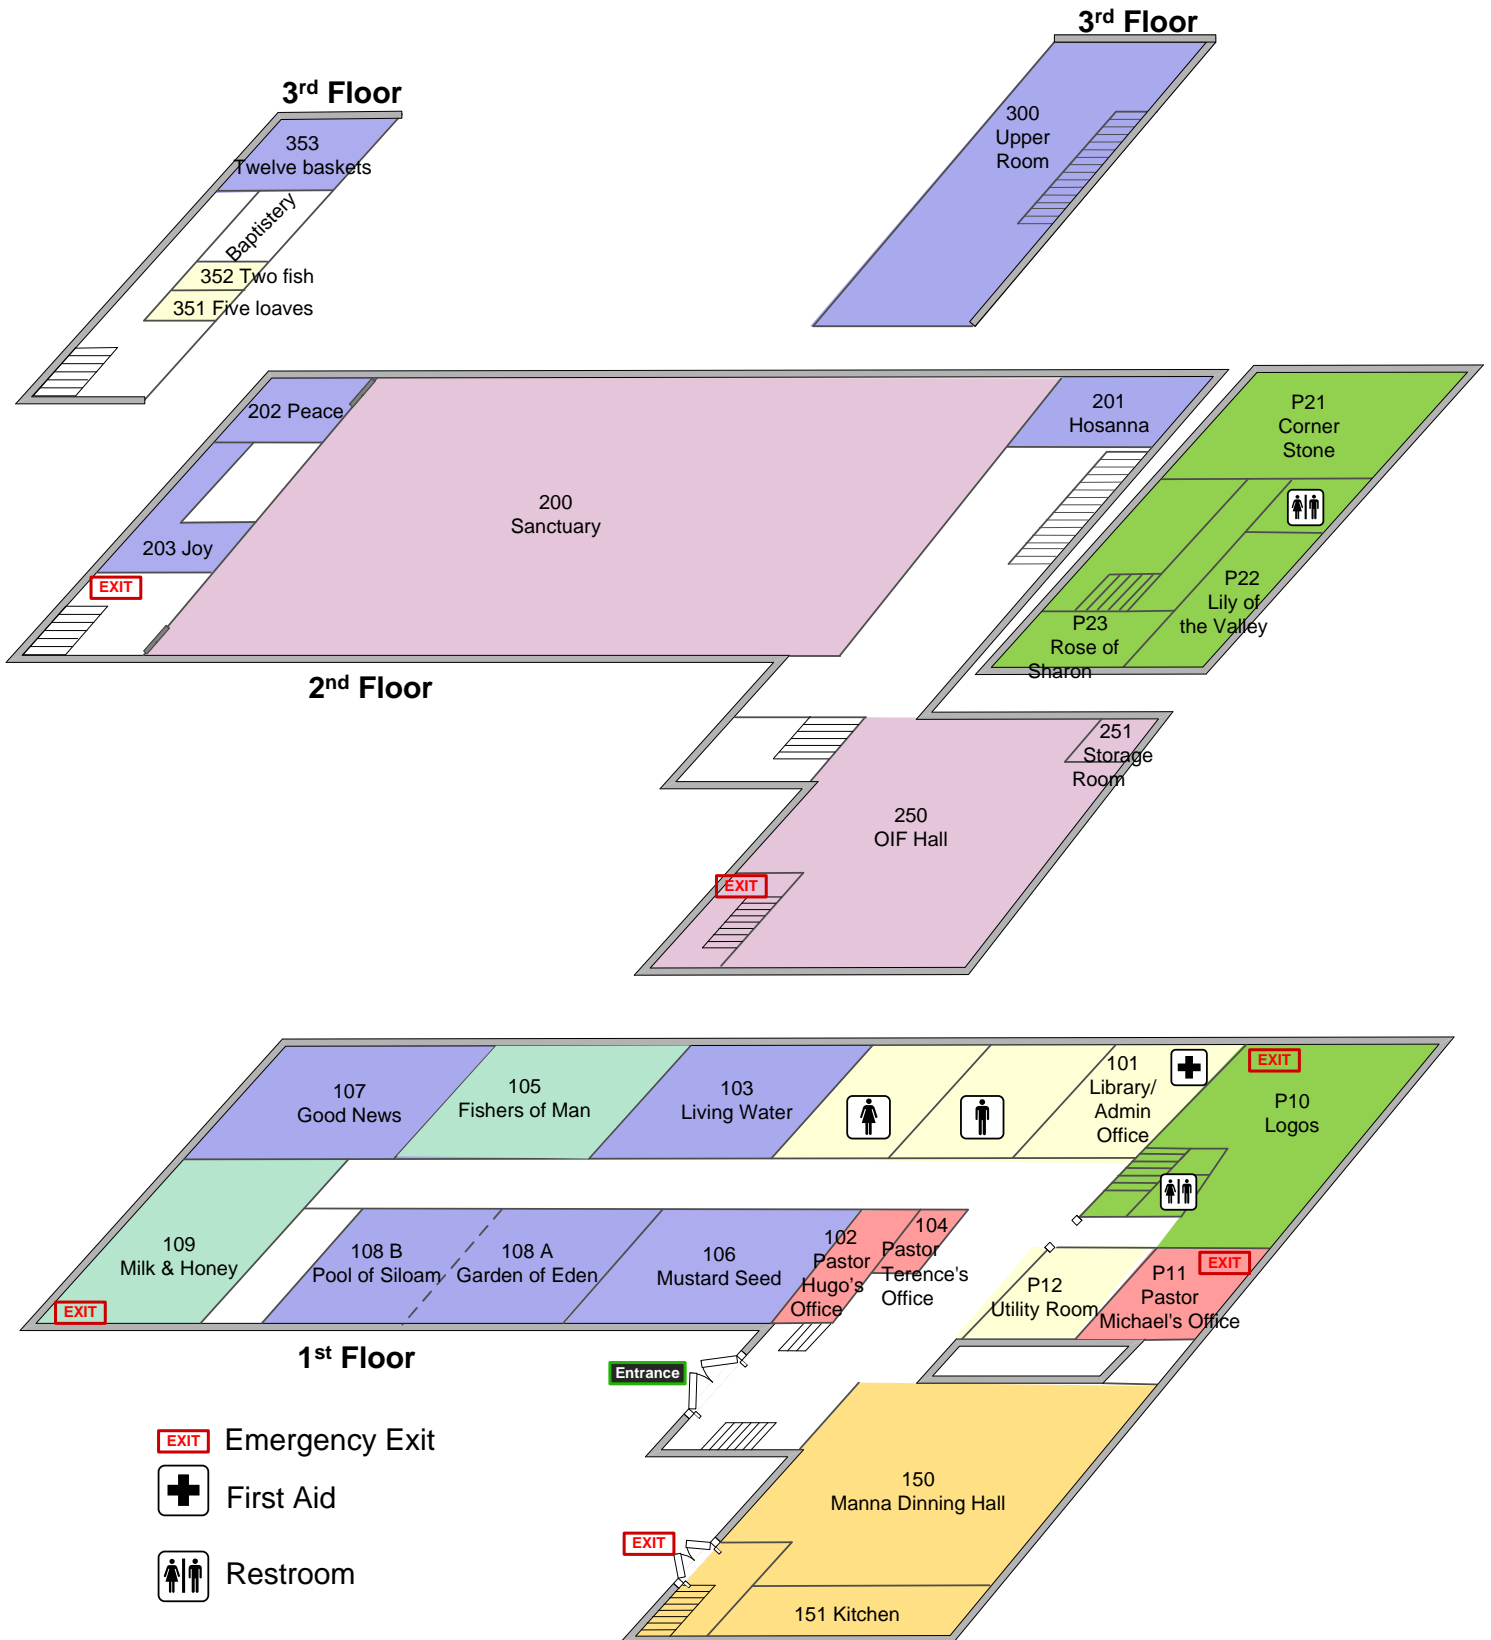

Pittsburgh Chinese Church Oakland/Oakland International Fellowship Floor Map

匹茲堡華人教會歐克蘭堂/歐克蘭國際團契 - 平面圖